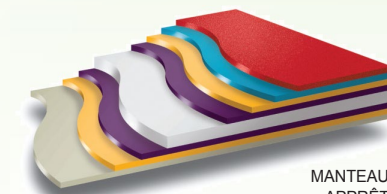

- MANTEAU / TOPCOAT
- APPRÊT / PRIMER
- TRAITEMENT DE SURFACE / SURFACE TREATMENT
- REVÊTEMENT MÉTALLIQUE / METALLIC COATING
- ACIER / STEEL
- REVÊTEMENT MÉTALLIQUE / METALLIC COATING
- TRAITEMENT DE SURFACE / SURFACE TREATMENT
- COUVERTURE / BACKING COAT

TOITURE **ECO** QUÉBEC